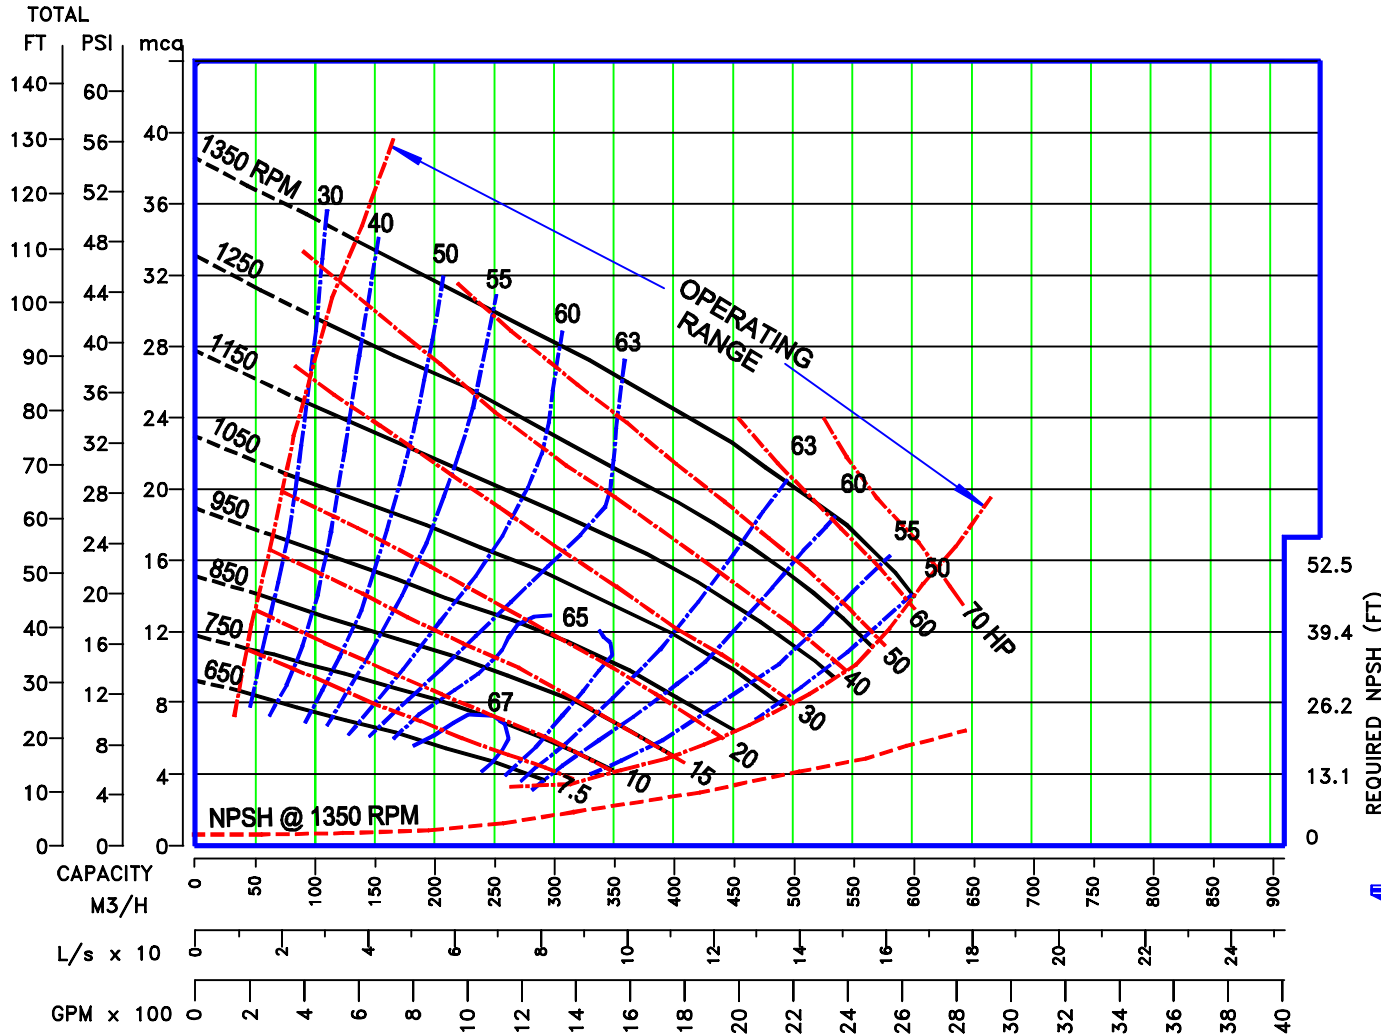

SERIES :

PERFORMANCE CURVE  
**MODEL LP8 8"x8"**

DATA

Impeller 14 3/4"

RPM Various

Max. Solids 3"

**SELF-PRIMING**

650 rpm 9ft - 750 rpm 12ft  
 850 rpm 15ft - 950 rpm 17ft  
 1050 rpm 20ft - 1150 rpm 21ft  
 1250 rpm 22ft - 1350 rpm 23ft

D9900200013
Rev. Drawing Number